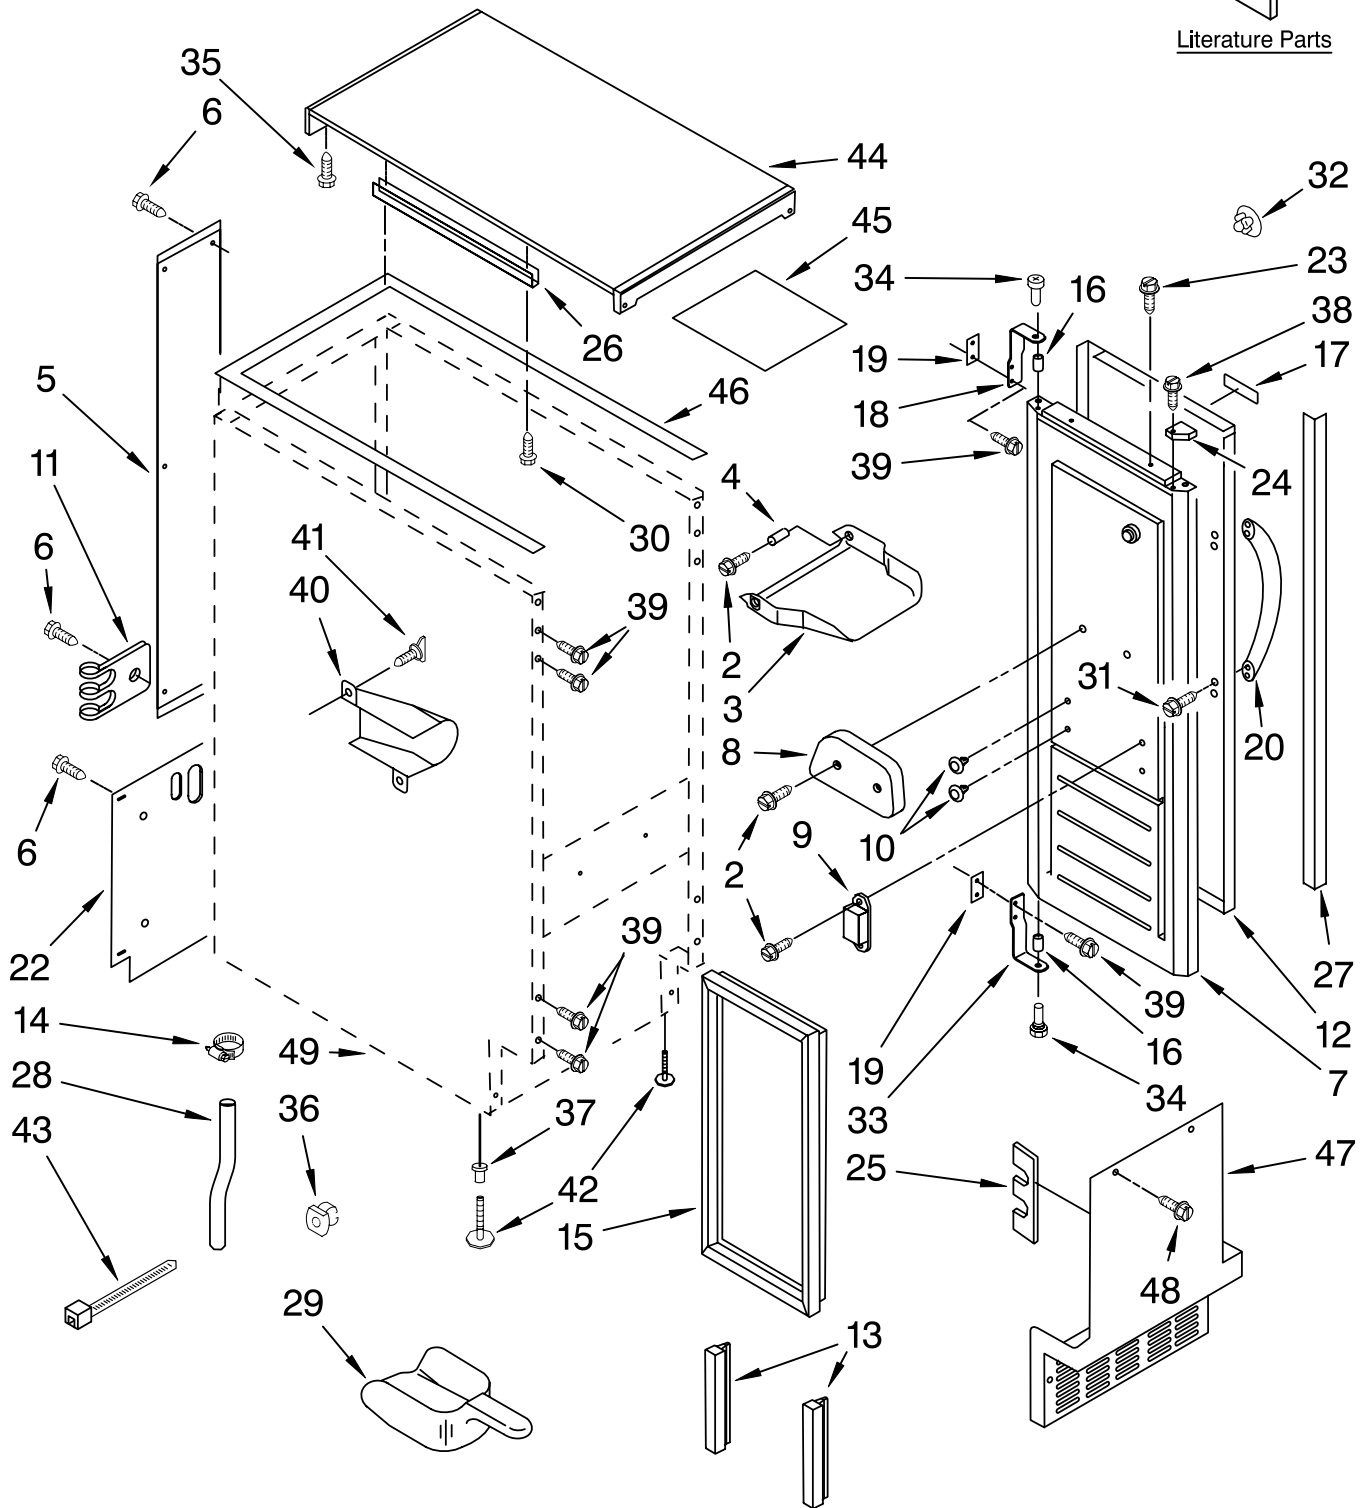

CABINET LINER AND DOOR PARTS

For Model: KUIC15NLTS1
(Stainless Steel)

ICE CUBE
MAKER

KitchenAid®

Literature Parts

FOR ORDERING INFORMATION REFER TO PARTS PRICE LIST

CABINET LINER AND DOOR PARTS

For Model: KUI15NLTS1

(Stainless Steel)

Illus. No.	Part No.	DESCRIPTION	Illus. No.	Part No.	DESCRIPTION	Illus. No.	Part No.	DESCRIPTION
1		Literature Parts	16	2185640	Sleeve, Hinge	33	2185711	Hinge, Bottom
	2313814	Use & Care Guide	17	W10046610	Nameplate	34	2185712	Pin, Hinge
	2324311	Service & Wiring Sheet	18	2185710	Hinge, Top	35	489048	Screw, Ground
			19	2185709	Shim, Hinge	36	692400	Nut, Push-In
			20	9872207S	Handle, Door	37	3400240	Nut, Leg Leveler
2	3400886	Screw	22	W10136199	Assembly, Unit Cover	38	348689	Screw
3	2185742	Bin, Door	23	8281186	Screw	39	489423	Screw
4	2185678	Spacer	24		Filler, Endcap	40	2185927	Holder, Scoop
5	2217394	Cover, Wiring		2185655B	Left Side	41	8281228	Thumbscrew
6	489442	Screw		2185656B	Right Side	42	3374849	Leg, Leveler (4)
7	2932803B	Door	25	2185756	Pad, Foam	43	2155774	Strap
8	2185695	Cam, Door	26	2185691	Channel, Wiring	44	2929700B	Top
9	2217393	Assembly, Magnetic Catch	27	2185964	Grommet, Edge Guard (2)	45	2185690	Shield, Electrical
10	941839	Plug, Hole	28	2185989	Tube, Drain	46	2217293	Gasket, Top Panel
11	2208136	Clamp	29	585158	Scoop	47	2185571B	Grill, Front
12	2313816	Wrap, Door	30	3400884	Screw	48	489474	Screw
13	2217367	Gasket, Bottom	31	3400037	Screw	49		Cabinet & Liner (NOT SERVICED)
14	489503	Clamp	32	2189000	Plug, Handle			
15	2217294	Gasket, Door						

FOR ORDERING INFORMATION REFER TO PARTS PRICE LIST

PUMP PARTS

For Model: KUIC15NLTS1

(Stainless Steel)

Illus. No.	Part No.	DESCRIPTION
1	2313628	Pump-Recirculating
2	3400884	Screw 8-18 X 5/8
3	2185677	Cover, Pump
4	2313844	Bracket, Connector Assembly
5	2313627	Bracket-Pump
6	2313643	Sensor-Water Level
8	2310092	Wiring Harness Main To Pump
9	2313702	Pump Assembly